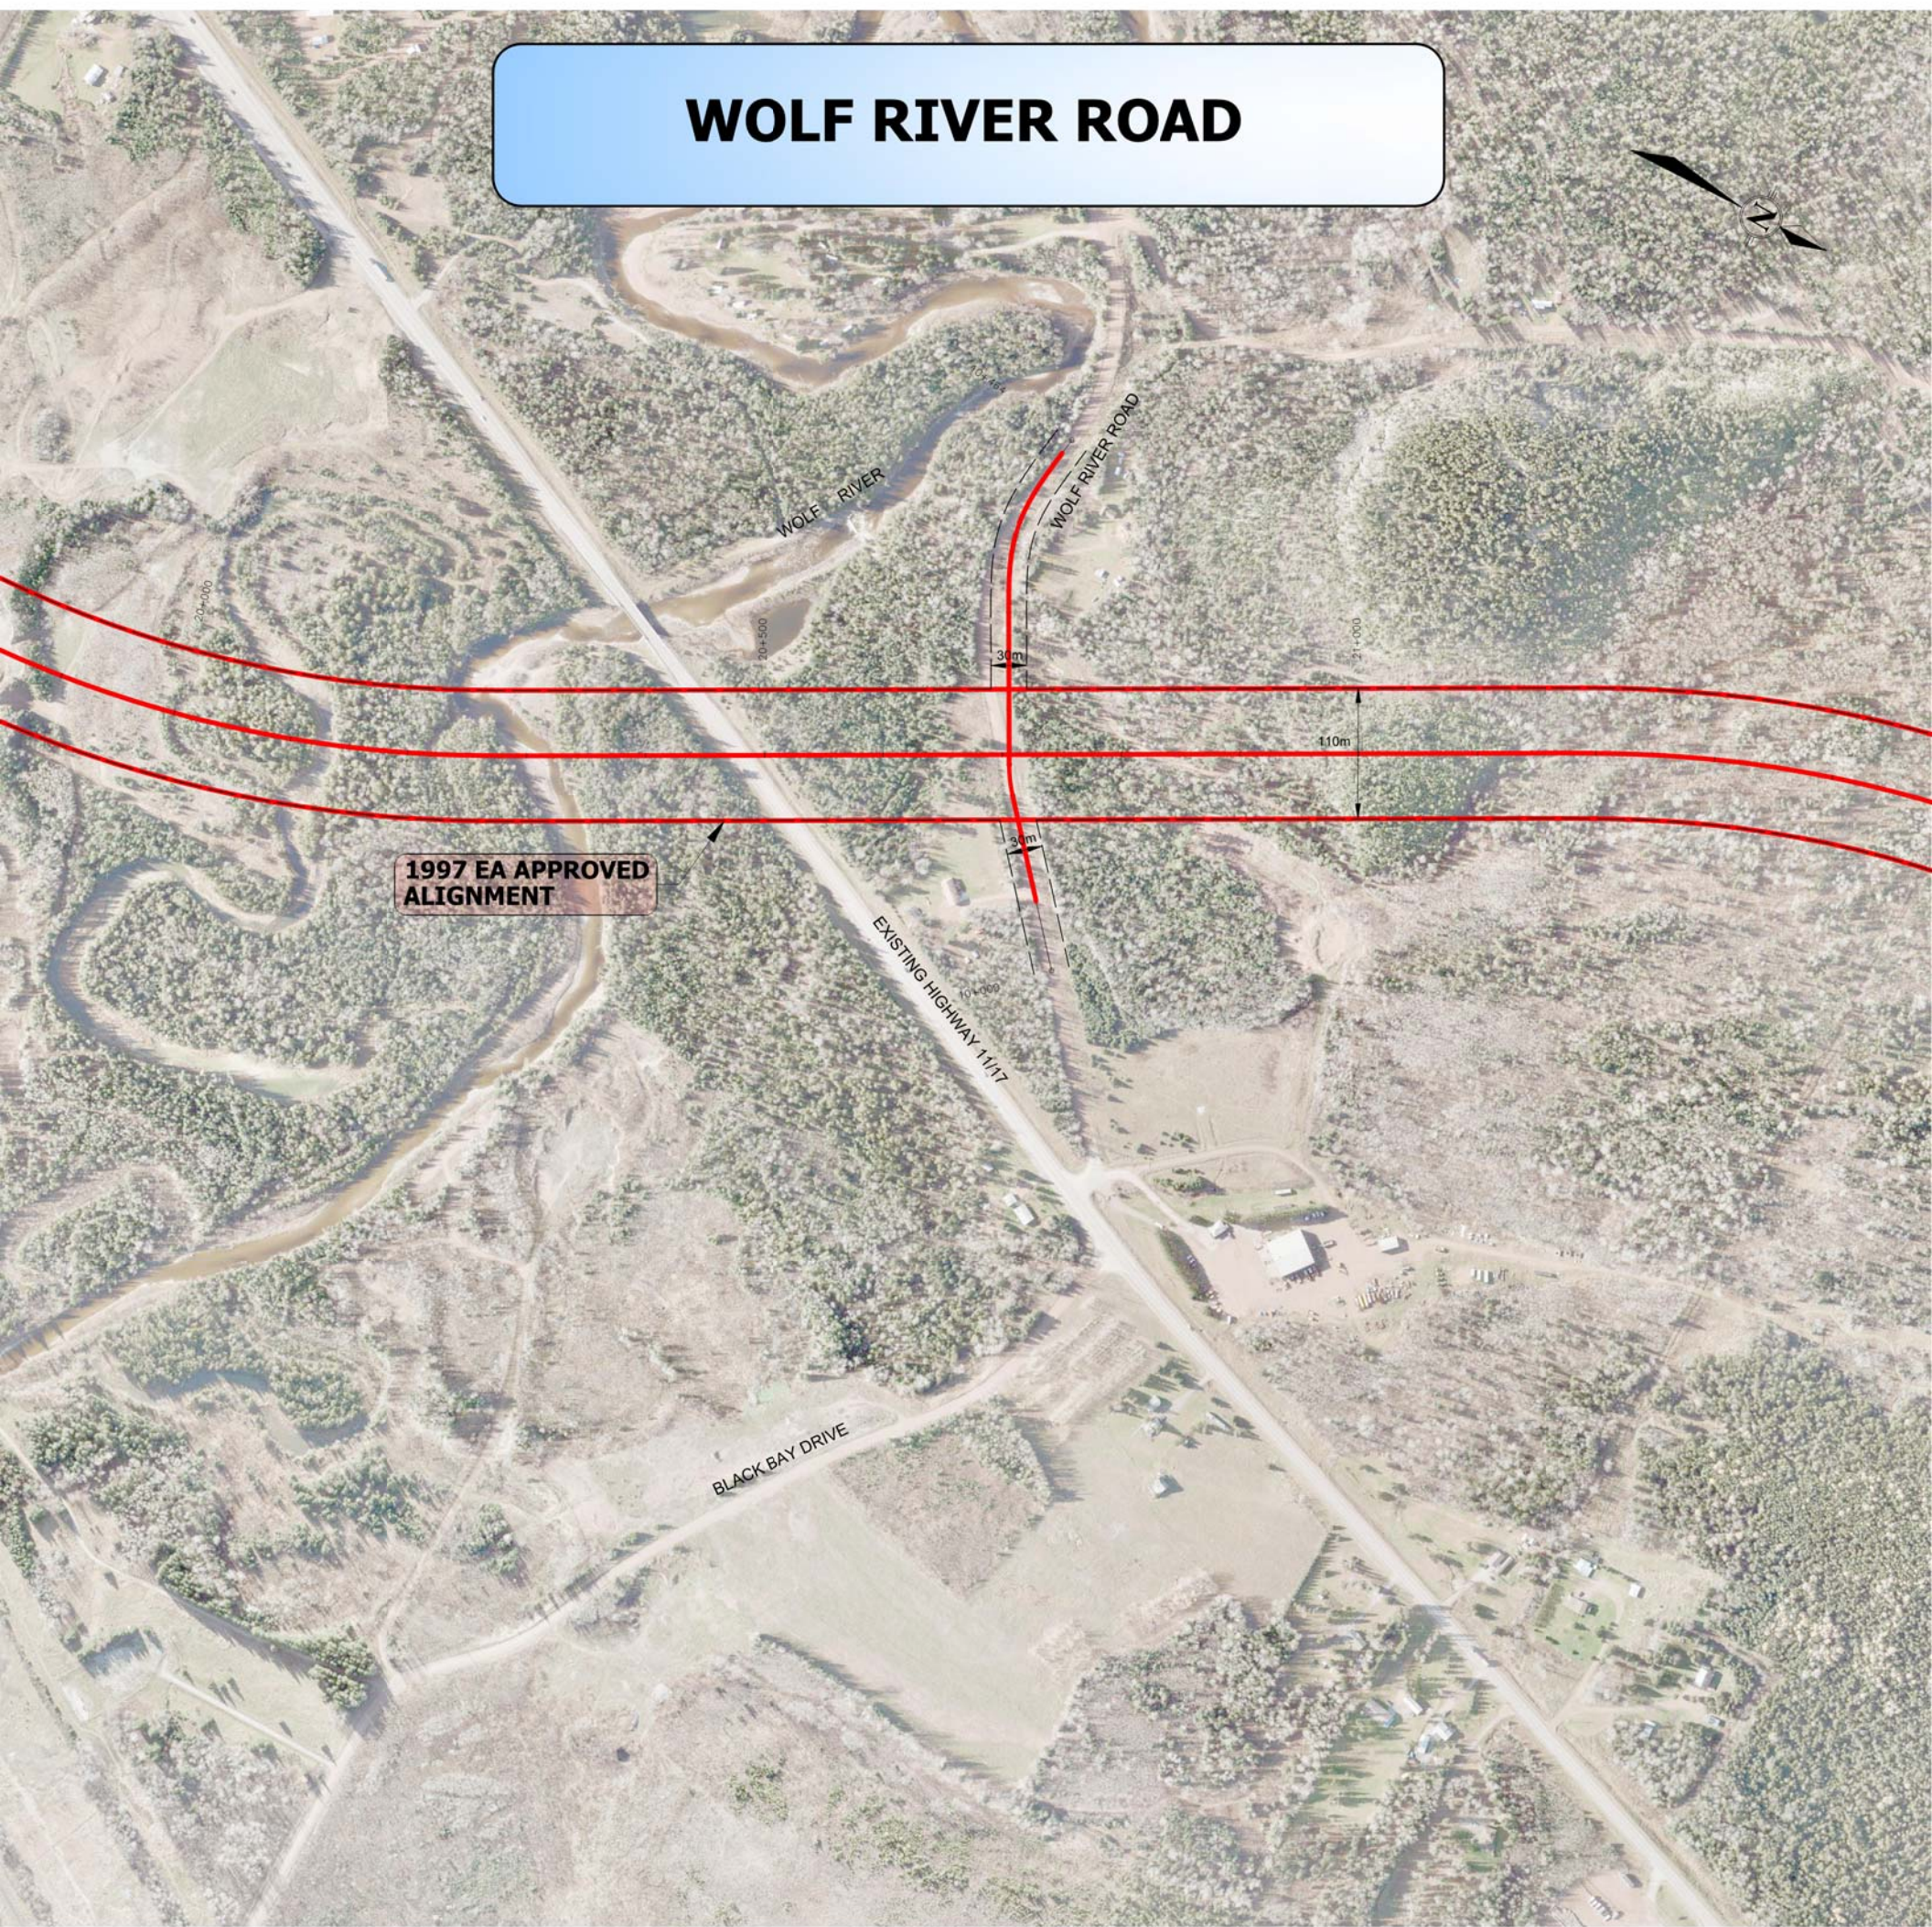

WOLF RIVER ROAD

1997 EA APPROVED ALIGNMENT